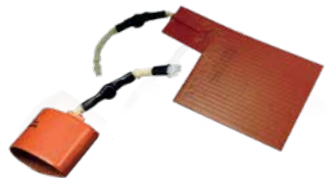

LTS Features

- One circuit box replaces traditional two and three-box setups, saving on installation costs and minimizing wall space requirements
- The power supply switching is carried out by means of 2 Contactors
- Compact enclosure, Steel body with IP66
- Voltage 230V Single-Phase, 50Hz
- Compatible with generators rated up to 70A
- Compatible with PRAMAC's HBR Controller: 12Vdc Single Control signal

Cold Weather Kit

If the temperature regularly falls below 0° C, install a cold weather kit to maintain optimal battery and engine oil temperature. Kit contains a thermostat-controlled battery pad and engine-block warmer.

Scheduled Maintenance Kits

A scheduled maintenance program ensures the generator system is always in top operating condition and warranty requirements are being met. Pramac's scheduled maintenance kits provide all the hardware necessary to perform complete routine maintenance on Pramac's automatic standby generator. Oil must be purchased separately based upon manufacturer recommendations listed below. Maintenance is recommended at every 200 hours or 2 years.

Kit contents may vary by model. Kits Include:

- Air Filter
- Spark Plugs
- Chamois
- Oil Filter
- Oil Funnel
- Reminder Sticker