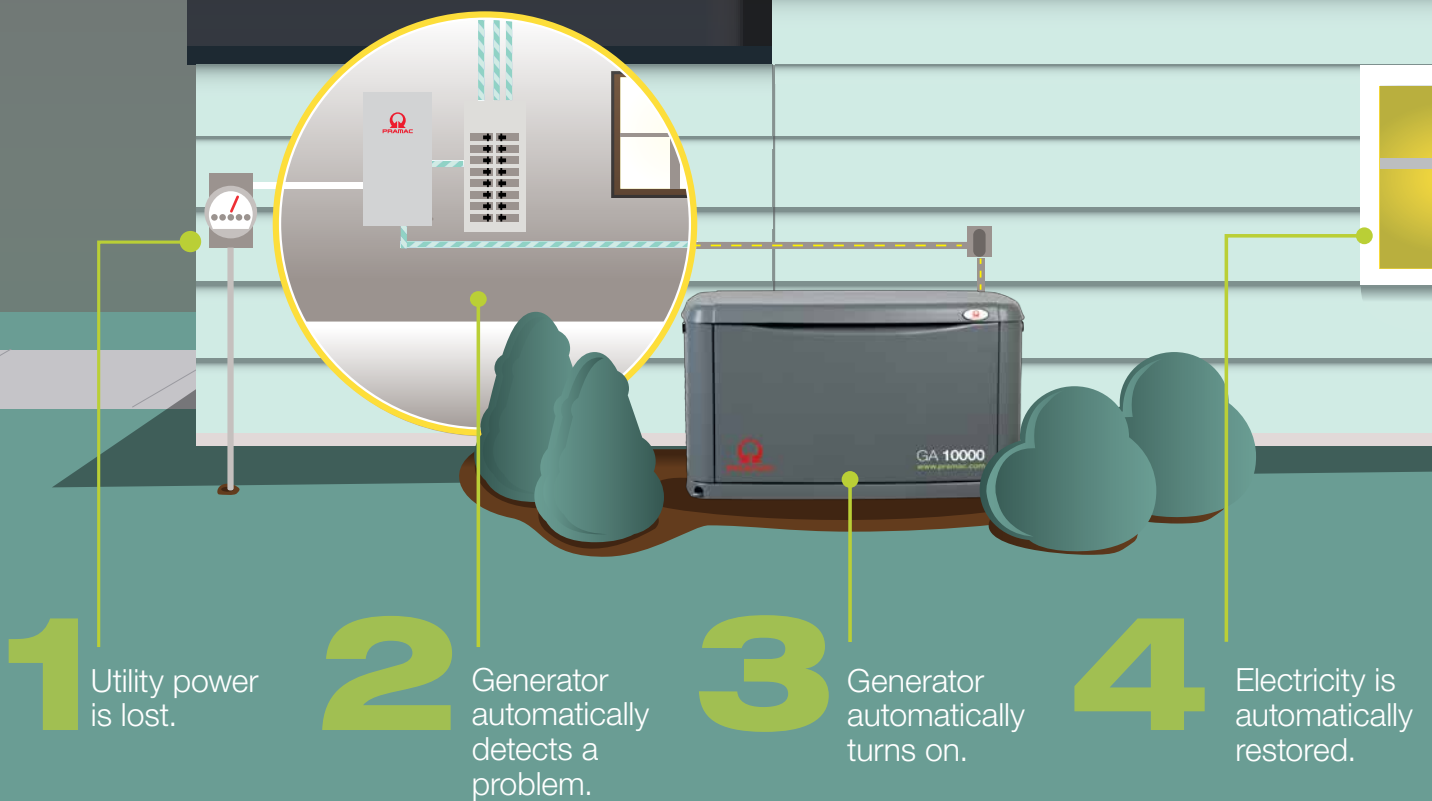

True Power™ Technology delivers best-in-class power quality with less than 5 percent total harmonic distortion for clean, smooth operation of sensitive electronics and appliances.

The Generac G-Force Engines are purpose-built, pressure-lubricated engines capable of handling the rigors of generator use, resulting in power that's more reliable and requiring less routine maintenance than any competitive engine.

How a generator **works**

If your power goes out, your generator comes on - automatically. It's really that simple. The generator system consists of a generator and transfer switch. The generator sits outside of your home or business just like a central air conditioner, while the transfer switch is located next to the main breaker box, and in some cases replaces it entirely.